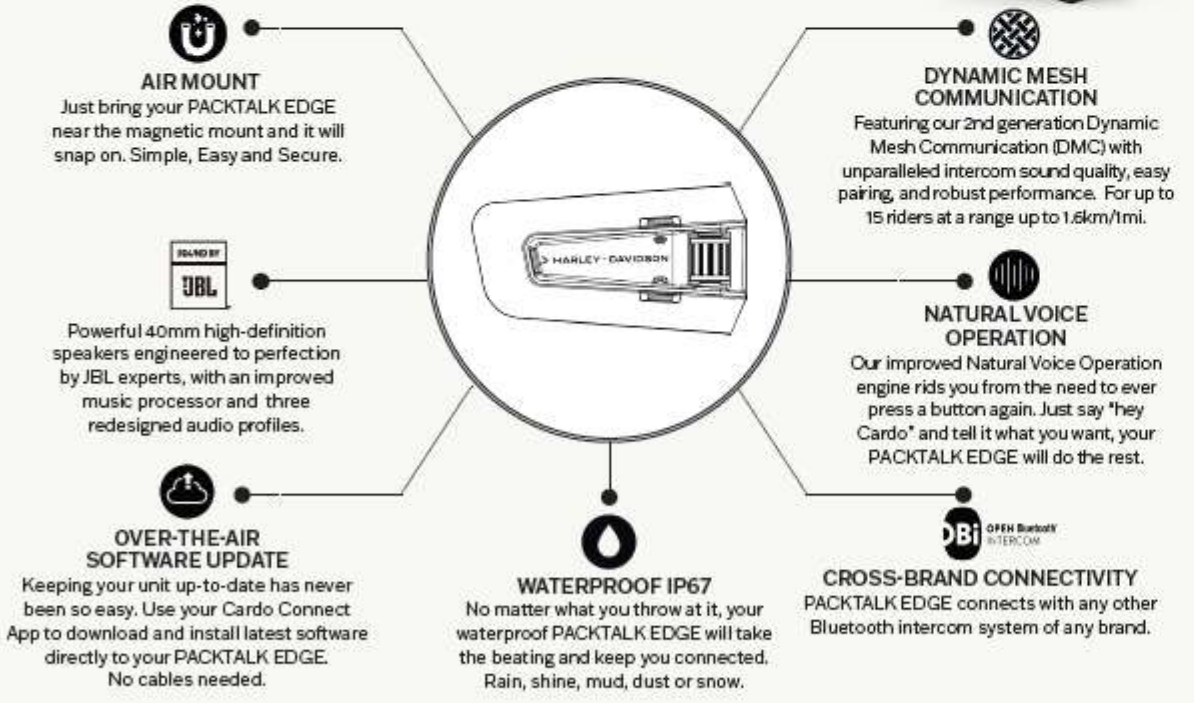

FREECOM 2x	FREECOM 4x	PACKTALK EDGE
Riders	1-2 riders	1-4 riders	1-15 riders
Range (km/mi)	800m / 0.5mi	1.2km / 0.75mi	1.6km / 1mi
FM radio	●	●	●
Speakers	40mm JBL	40mm JBL	40mm JBL
Control Wheel	●	●	●
Intercom	Live Bluetooth® Intercom	Live Bluetooth® Intercom	2nd gen DMC
Natural Voice Operation		●	●
Air Mount			●

AVAILABLE ACCESSORIES:

PACKTALK Edge
Half Helmet Kit
P/N 76001386

Harley-Davidson Audio
powered by Rockford Fosgate
Stage 1 Speakers
P/N 76001137