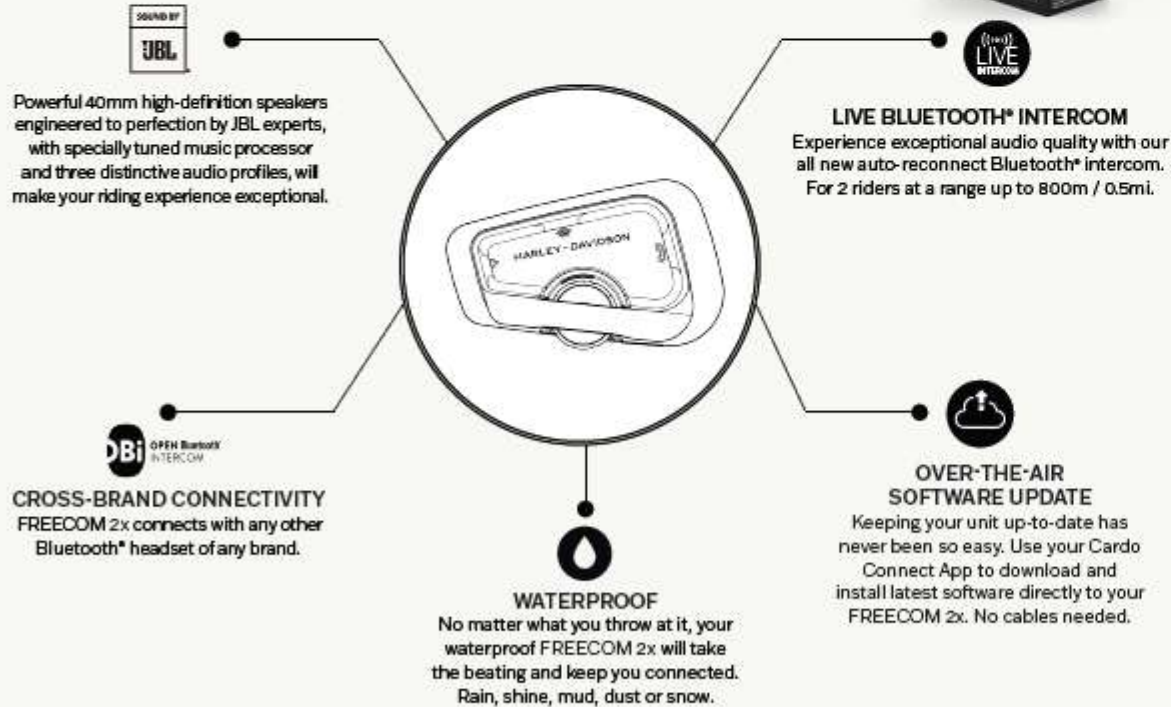

FREECOM 2x

GATEWAY TO A NEW BLUETOOTH®