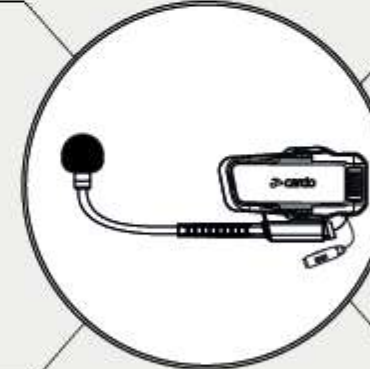

ADAPTABLE MOUNT
Cradle attached by mounting clamp on narrow rim helmets, or glue plate on wide rim helmets.

SUITABLE FOR ALL HALF-HELMETS
Universal fit with any type of half helmet.

EASY INSTALLATION
Complete manual included.

INTEGRATED BOOM MICROPHONE
Flexible extra-long boom microphone designed for a perfect adjustment