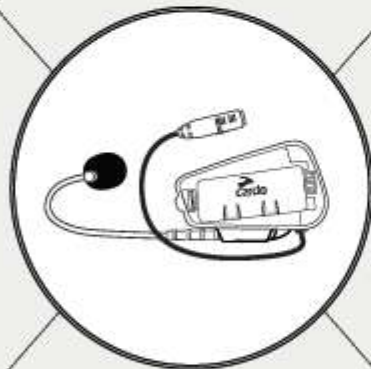

# PACKTALK EDGE

HALF HELMET KIT

**ADJUSTABLE MICROPHONE**  
Flexible extra-long Boom Microphone designed for a perfect adjustment.

**ADAPTABLE MOUNT**  
Cradle attached by mounting clamp on narrow rim helmets, or glue plate on wide rim helmets.